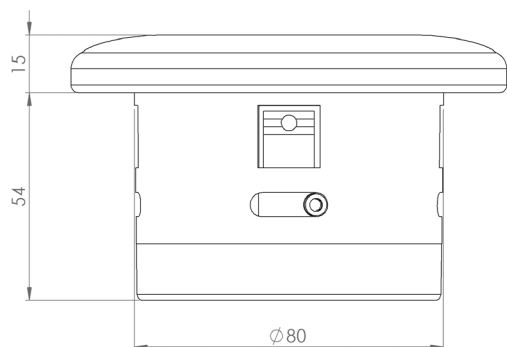

POWER CHARACTERISTICS:

Voltage: 250V
Amperage: 16A
Power connector: Wieland – male with cable
3x1,5mm² length 400mm
Frequency: 50-60Hz
Temperature: 0 – 40°C
Relative Humidity: 0 – 95°C (no condensing)
Protection: IP 43

FIXATION:

With integrated plastic fixator turning the bottom cover in direction of the needle on the clock-thickness of the table bigger than 8mm

DIMENSION:

Ø 80mm

COLOR:

White
Electric grey
Gray
Black

	Power outlet (Schuko) 45x45		USB charger 4A 4-ports
	Power outlet (CH) 45x45		USB hub 4-ports
	Power outlet (DK) 45x45		XLR mini
	Power outlet (FR) 45x45		Audio 3,5mm
	Power outlet Universal 45x45		HDMI
	Data Tunnel		VGA
	RJ45 Cat6		Display port
	USB		
	USB charger 2A 2-ports		
	USB charger 4A 2-ports