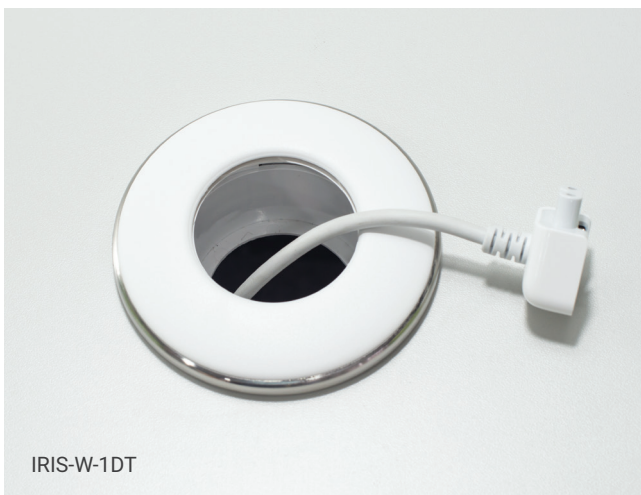

## IRIS Ø80

*twist and plug*

[www.digitel.rs](http://www.digitel.rs)

IRIS-B-1USBC4

Digitel IRIS Ø80 is adapted for easy installation in both panel surfaces as well as soft furniture such as arm-chairs and sofas. Power supply and connection with other interior devices is now even more accessible.

The unique design and high level of finish classify this product as a “must have”.

[www.digitel.rs](http://www.digitel.rs)

IRIS-W-1P

**POWER CHARACTERISTICS:**

**Voltage:** 250V  
**Amperage:** 16A  
**Power connector:** Wieland – male with cable  
 3x1,5mm<sup>2</sup> length 400mm  
**Frequency:** 50-60Hz  
**Temperature:** 0 – 40°C  
**Relative Humidity:** 0 – 95°C (no condensing)  
**Protection:** IP 43

**FIXATION:**

With integrated plastic fixator turning the bottom cover in direction of the needle on the clock-thickness of the table bigger than 8mm

**DIMENSION:**

Ø 80mm

**COLOR:**

White  
 Electric grey  
 Gray  
 Black

By rotating the ring clockwise, the shutter opens, with its leaves concealed under the plastic cover, allowing access to a Schuko socket, a fast USB charger or to any pair of selected communication modules that are housed in the body of the product. Rotating the ring in the opposite direction, the shutter returns to its original position, protecting the modules from unwanted external influences.