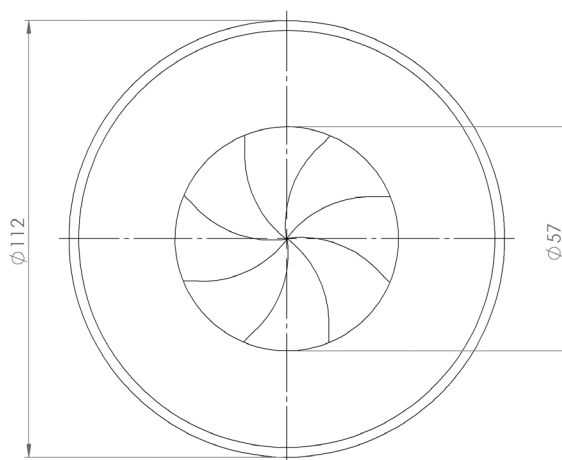

POWER CHARACTERISTICS:

Voltage: 250V
Amperage: 16A
Power connector: Wieland – male with cable
3x1,5mm² length 400mm
Frequency: 50-60Hz
Temperature: 0 – 40°C
Relative Humidity: 0 – 95°C (no condensing)
Protection: IP 43

FIXATION:

With integrated plastic fixator turning the bottom cover in direction of the needle on the clock-thickness of the table bigger than 8mm

DIMENSION:

Ø 80mm

COLOR:

White
Electric grey
Gray
Black

	Power outlet (Schuko) 45x45		USB charger 4A 4-ports
	Power outlet (CH) 45x45		USB hub 4-ports
	Power outlet (DK) 45x45		XLR mini
	Power outlet (FR) 45x45		Audio 3,5mm
	Power outlet Universal 45x45		HDMI
	Data Tunnel		VGA
	RJ45 Cat6		Display port
	USB		
	USB charger 2A 2-ports		
	USB charger 4A 2-ports