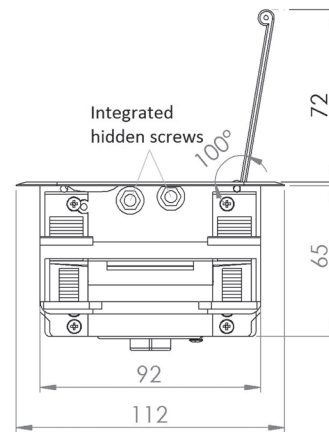

DIGItel

Within easy reach

KOMPAKT S

www.digitel.rs

open and plug

KOMPAKT S-BB-1M-2P-1USBC2

Digitel KOMPAKT S is a built-in desk power and data junction box with a high degree of modularity, capable of being equipped with up to 18 modules. The body of the device, located beneath a thoughtfully designed ergonomic aluminium lid, houses power and data sockets in colours and configurations adjusted to customer requirements. With the lid closed, the profile height is less than 2 mm above the desk, allowing KOMPAKT S to almost completely blend into its surroundings.

KOMPAKT S-EN-1M-1P-1M

www.digitel.rs

KOMPAKT S-EN-1M-2P-1USBC4

POWER CHARACTERISTICS:

Voltage: 250V
Amperage: 16A
Power connector: Wieland – male with cable
 3x1,5mm² length 400mm
Frequency: 50-60Hz
Temperature: 0 – 40°C
Relative Humidity: 0 – 95°C (no condensing)
Protection: IP 31

FIXATION:

With plastic fixator – thickness of the table up to 32mm
 With integrated hidden screw – without limmit

DIMENSION:

L = from 148 up to 500 mm, L1 = L + 22 mm, L2 = L + 42 mm

COLOR:

White
 Electric grey
 Gray
 Black

The innovation of the upgraded version of this device is that as well as the previous plastic fixators, whose fixing range is limited to a 33 mm desk thickness, with the additional screws that are already integrated into the plastic lid, it can be easily fitted into a desk of virtually unlimited thickness using the hex key included in the standard package. We believe this is yet another feature that makes the product entirely unique on the market.