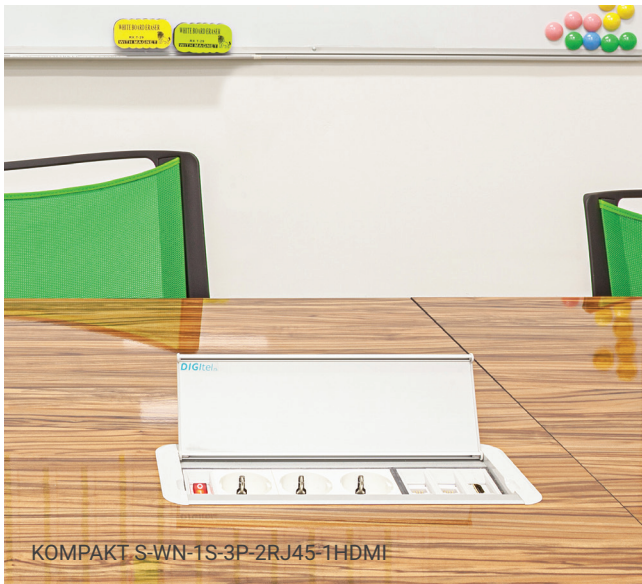

KOMPAKT S-WN-1S-3P-2RJ45-1HDMI