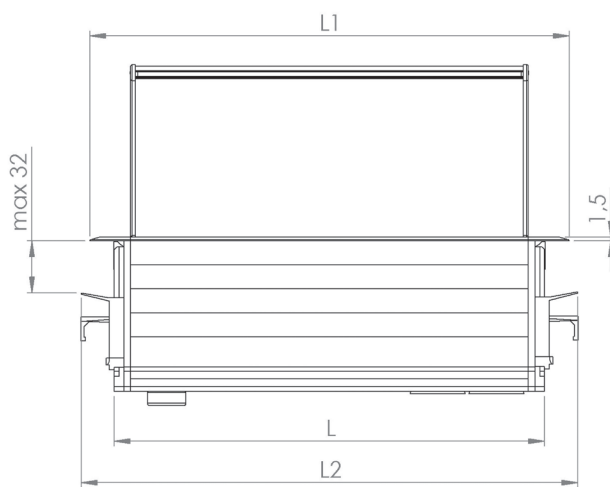

POWER CHARACTERISTICS:

Voltage: 250V
Amperage: 16A
Power connector: Wieland – male with cable
3x1,5mm² length 400mm
Frequency: 50-60Hz
Temperature: 0 – 40°C
Relative Humidity: 0 – 95°C (no condensing)
Protection: IP 31

FIXATION:

With plastic fixator – thickness of the table up to 32mm
With integrated hidden screw – without limmit

DIMENSION:

L = from 148 up to 500 mm, L1 = L + 22 mm, L2 = L + 42 mm

COLOR:

White
Electric grey
Gray
Black

	Switch 16A		USB
	Power outlet (Schuko) 45x45		USB charger 2A 2-ports
	Power outlet (UK) 52x52		USB charger 4A 2-ports
	Power outlet (CH) 45x45		USB charger 4A 4-ports
	Power outlet (DK) 45x45		USB hub 4-ports
	Power outlet (FR) 45x45		XLR mini
	Power outlet (USA) 52x52		Audio 3,5mm
	Power outlet Universal 45x45		HDMI
	Data Tunnel		VGA
	RJ45 Cat6		Display port