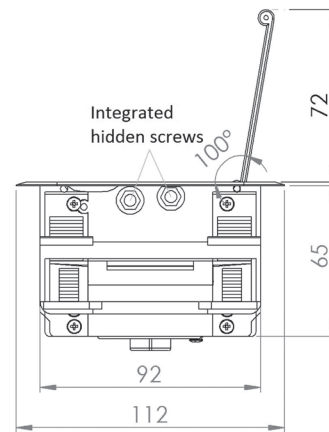

DIGITel
Within easy reach

KOMPAKT S

open and plug

KOMPAKT S-EN-1M-2P-1USBC4

POWER CHARACTERISTICS:

Voltage: 250V
Amperage: 16A
Power connector: Wieland – male with cable
 3x1,5mm² length 400mm
Frequency: 50-60Hz
Temperature: 0 – 40°C
Relative Humidity: 0 – 95°C (no condensing)
Protection: IP 31

FIXATION:

With plastic fixator – thickness of the table up to 32mm
 With integrated hidden screw – without limmit

DIMENSION:

L = from 148 up to 500 mm, L1 = L + 22 mm, L2 = L + 42 mm

COLOR:

White
 Electric grey
 Gray
 Black

- | | | | |
|--|---------------------------------|--|---------------------------|
| | Switch
16A | | USB |
| | Power outlet
(Schuko) 45x45 | | USB charger
2A 2-ports |
| | Power outlet
(UK) 52x52 | | USB charger
4A 2-ports |
| | Power outlet
(CH) 45x45 | | USB charger
4A 4-ports |
| | Power outlet
(DK) 45x45 | | USB hub
4-ports |
| | Power outlet
(FR) 45x45 | | XLR
mini |
| | Power outlet
(USA) 52x52 | | Audio
3,5mm |
| | Power outlet
Universal 45x45 | | HDMI |
| | Data
Tunnel | | VGA |
| | RJ45
Cat6 | | Display
port |