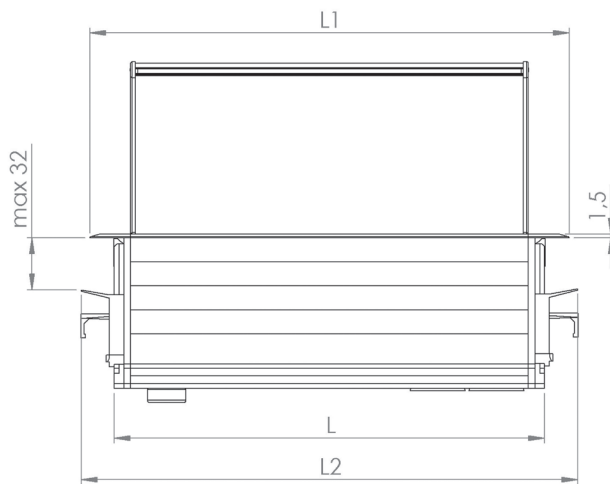

DIGITel
Within easy reach

KOMPAKT S

open and plug

KOMPAKT S-EN-1M-2P-1USBC4

POWER CHARACTERISTICS:

Voltage: 250V
Amperage: 16A
Power connector: Wieland – male with cable
 3x1,5mm² length 400mm
Frequency: 50-60Hz
Temperature: 0 – 40°C
Relative Humidity: 0 – 95°C (no condensing)
Protection: IP 31

FIXATION:

With plastic fixator – thickness of the table up to 32mm
 With integrated hidden screw – without limmit

DIMENSION:

L = from 148 up to 500 mm, L1 = L + 22 mm, L2 = L + 42 mm

COLOR:

White
 Electric grey
 Gray
 Black