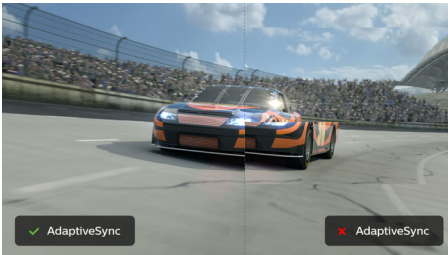

Adaptive-Sync technology

Gaming shouldn't be a choice between choppy gameplay or broken frames. Get fluid, artefact-free performance at virtually any frame rate with Adaptive-Sync technology, smooth quick refresh and ultra-fast response time.

MultiView technology

With the ultra-high resolution Philips MultiView display, you can now experience a world of connectivity. MultiView enables active dual connect and view so that you can work with multiple devices like a PC and notebook simultaneously, for complex multitasking.

1800 r Curved display

Innovative curved display offers less image distortion, a wider field of view, reduced glare and more comfort for your eyes.