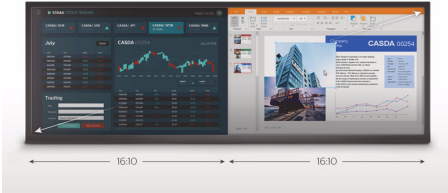

PHILIPS

32:10 SuperWide curved LCD display
P Line 43 (43.4"/110.2 cm diag.), 3840 x 1200

439P9H/00

Highlights

32:10 SuperWide

SuperWide 32:10

32:10 SuperWide 43" screen, with 3840 x 1200 resolution, is designed to replace multiscreen setups for massive wide view. It's like having two 16:10 displays side by side. SuperWide monitors offer the screen area of dual monitors without the complicated setup.