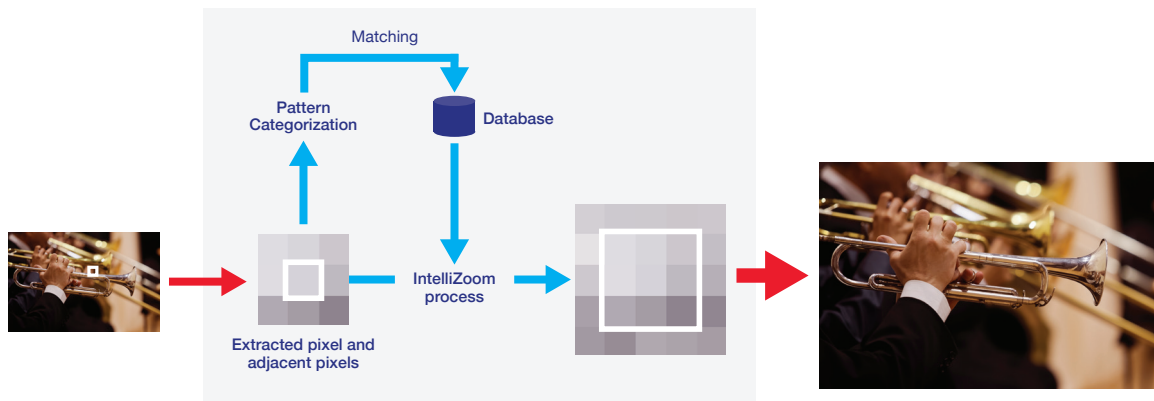

RoboSHOT 40 UHD

Broadcast-Quality PTZ Camera

Superior Broadcast Quality Images at an Exceptional Price

RoboSHOT® 40 UHD is an outstanding broadcast-quality PTZ camera with 40x zoom, genlock capabilities, silky-smooth motor movement and outstanding image quality – all at a surprisingly competitive price for the entry-level broadcast PTZ camera market.

Whether it's a television show, sporting event, government meeting or wedding ceremony, RoboSHOT 40 UHD promises truly brilliant 4K video footage for broadcasting, streaming and recording.

Advanced Features with 4K Image Quality

Genlock

Designed with a genlock external sync port, the RoboSHOT 40 UHD camera provides accurate synchronization in multi-camera broadcast environments. The camera also offers phase compensation to fine-tune and adjust the genlock signal.

IntelliZoom™ Image Processing

In addition to an incredible 30x zoom with 4K resolution at 30fps, you can achieve full high definition 40x zoom with 1080p/60fps performance with the latest advancements in intelligent zooming technology. Most digital zooms use electronic cropping to get closer to the subject, resulting in fuzzy images. The RoboSHOT 40 UHD camera's powerful processor compares patterns found in adjacent pixels and creates new pixels to match selected patterns, resulting in more realistic, higher-quality images.